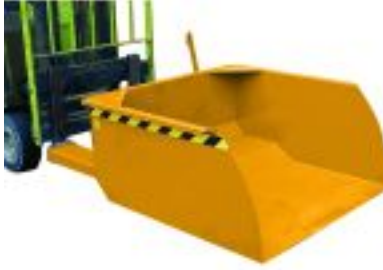

Bulk hopper collection

Description

Shovel toloading and unloading by bulk tumbling. The turning can be performed from the driver's seat. Marked CE. Made to order, contact us.

Technical data

Reference	12057
Dimensions (mm) L x W x H	1840x1120x550
Cask (mm) L x W x H	
Weigt Kg	90
Load Kg	1.500
Liter	750

Entrada de Uñas

Bulk hopper collection