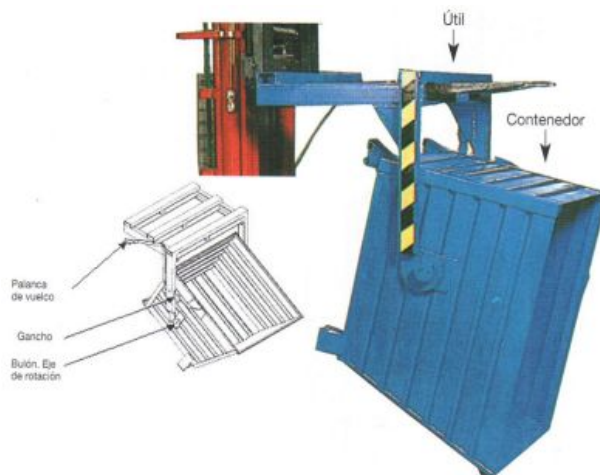

Tipper hoppers 1.200 x 1.000

Description

Containers for the collection and transportation of materials helping to develop a clean and safe at work. Very robust construction. Can be supplied in other sizes and containers with covers, contact us. RAL 5001

NOT INCLUDED UTIL Ref: 12046

Technical data

Reference	12045
Dimensions (mm) L x W x H	Container 1.200x1.000x920
Cask (mm) L x W x H	
Weigt Kg	110
Load Kg	2.000
Liter	840

Tipper hoppers 1.200 x 1.000