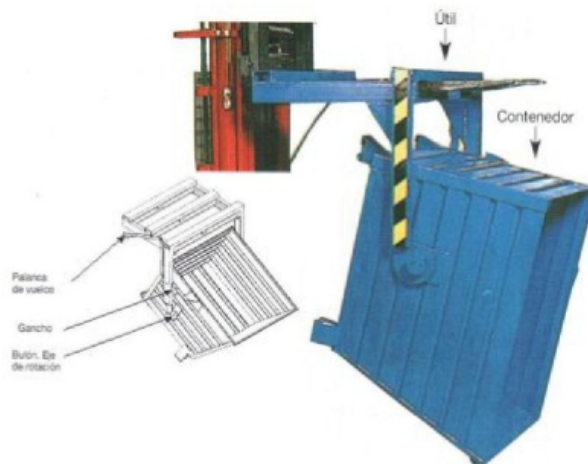

Tipper hoppers 1.230 x 800

Description

Containers for the collection and transportation of materials helping to develop a clean and safe at work. Very robust construction. Can be supplied in other sizes and containers with covers, contact us. RAL 5001

NOT INCLUDEDUTIL Ref: 12042

Technical data

Reference	12043
Dimensions (mm) L x W x H	Contenedor 1.230x800x930
Cask (mm) L x W x H	
Weigt Kg	100
Load Kg	2.000
Liter	670

Tipper hoppers 1.230 x 800