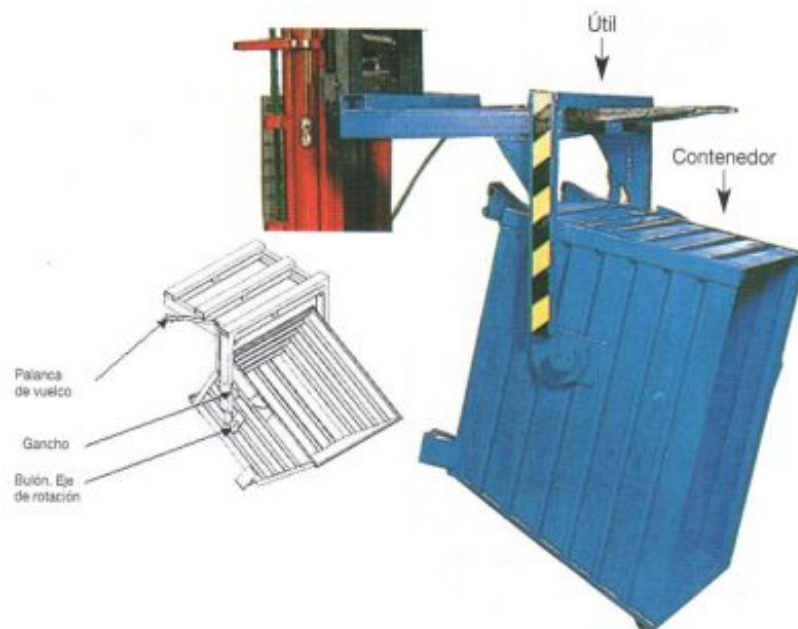

Useful pallet truck hopper 800 mm

Description

Useful for turning container, easy handling by forklift, swing mechanism. Very robust construction. Marked CE. RAL 5001

Technical data

Reference	12042
Dimensions (mm) L x W x H	Useful of 800 for container Ref. 12043
Cask (mm) L x W x H	
Weigt Kg	60
Load Kg	2.000
Liter	

Useful pallet truck hopper 800 mm