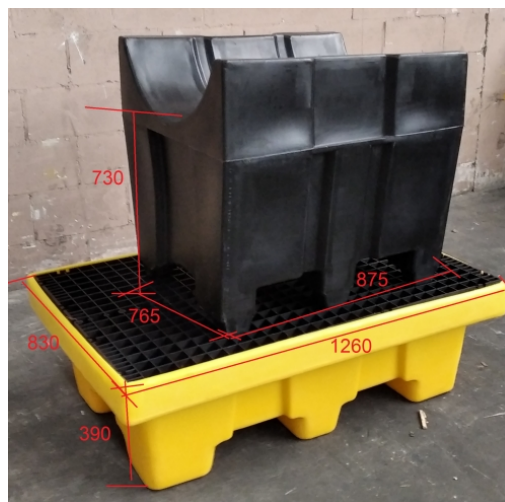

Collecting drum cages

Description

Polyurethane shelf with a capacity of 1 drum of up to 250 liters with bucket REF. 3061. Load capacity 900 kg..

Technical data

Reference	3070-S
Dimensions (mm) L x W x H	1.280 x 830 x 730
Capacity Liters	250
Weight Kg	38
N° of drums	1 de 200 l.
Load	900
Inside	