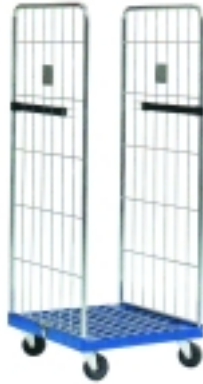

# Roll container PLASTIC BASE

### SIZE:

Overall height: 1,800 mm.

High helpful: 1,600 mm.

Base: 720 x 810 mm.

Weight: 27 kgs.

Load Capacity: 400 Kg.

### FEATURES PRINCIPAL:

\* Plastic base (blue color) with wheels 2 fixed and 2 swivel 125mm diameter. nylon