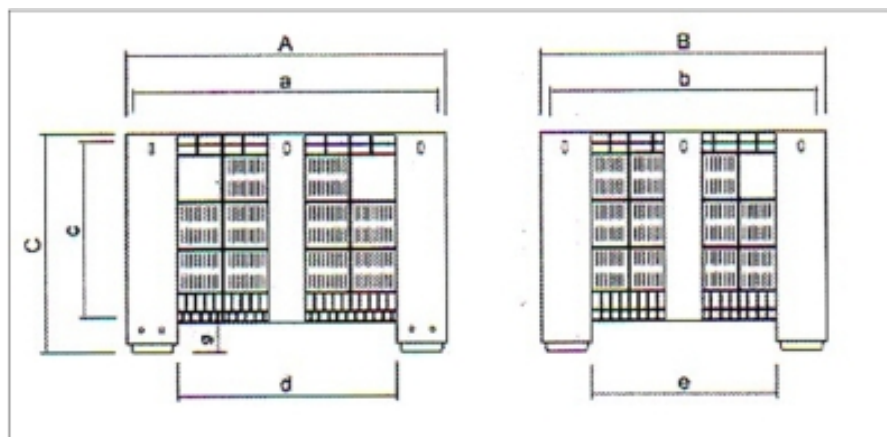

Smooth plastic container

Description

Container with side smooth, manufactured in of high density polyethylene, resistant ultravioleteta and infrared rays, acids, and the passage of time high and low temperatures. Useful container for storage and transport of goods with pallet trucks up to 500 kg Easily washable with water and insensitive to variations in weight in contact with water or damp areas. Option to add wheels and / or cover. Consult.

Color: Grey

Technical data

Reference	5049-PB
Dimension mm.	1.200 x 1.000 x 580
Capacity lts.	400
Weight kg.	28
Capacity kg.	400

Volumen: 400 litros
Dimensiones exteriores: 1200x1000x580 (AxBxC)
Dimensiones interiores: 1110x910x395 (axbxc)
Altura patas: 120 mm (g)
Distancia entre patas: 890x680 mm (dxe)
Peso: 33kg

Smooth plastic container