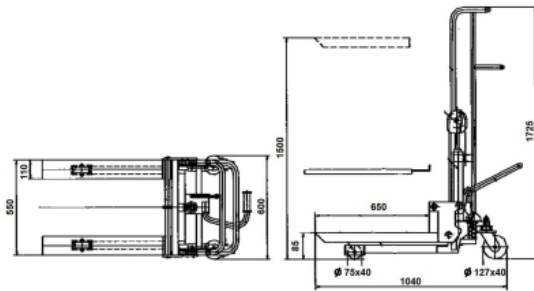

Manual stacker 400Kg