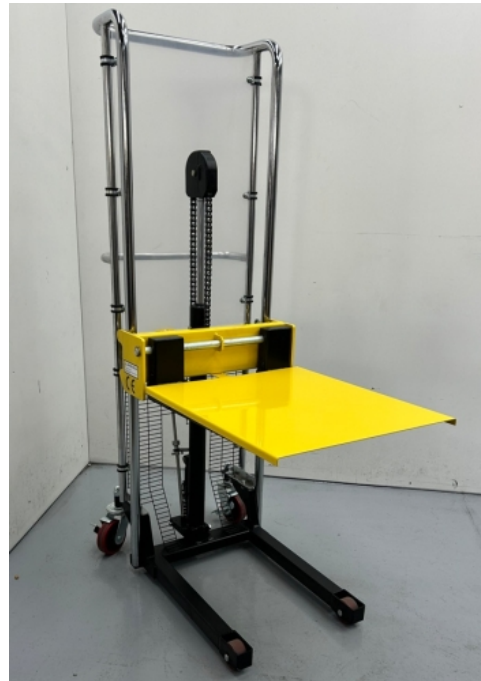

# Manual stacker 400Kg

## Description

Stacker manual lifting and translation, with great maneuverability. Capacity 400Kg. Marked CE .

Supplied with fixed nails and removable base

## Technical data

Reference	10562
Capacitance (Kg)	400
Elevation nails (mm)	1.500
Machine height (mm)	1.725
Mast height (mm)	
Width (mm)	600
Total width (mm)	1.040
Nails measure (L x W ) (mm)	650 x 550
Weight (Kg)	91
Autonomy	manual
Lifting stroke	25mm
Dimensions (LxWxH machine / rudder)	1.040x600x1.725