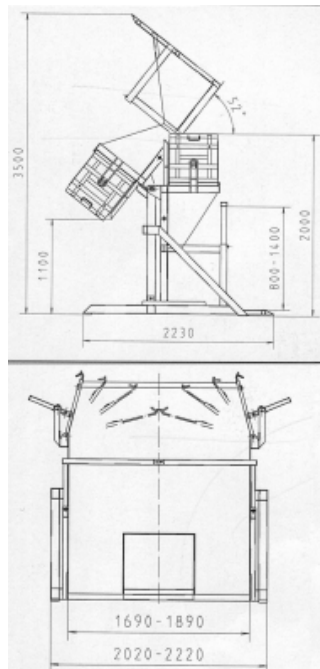

# three phase turner 142° for containers

## Description

three phase turner 142° for containers made of steel providing a sturdy structure, maximum depth 120 cm, ability to use an external AC motor for hydraulics.

## Technical data

Referenc	ESPECIAL
Load Kg	

## three phase turner 142° for containers