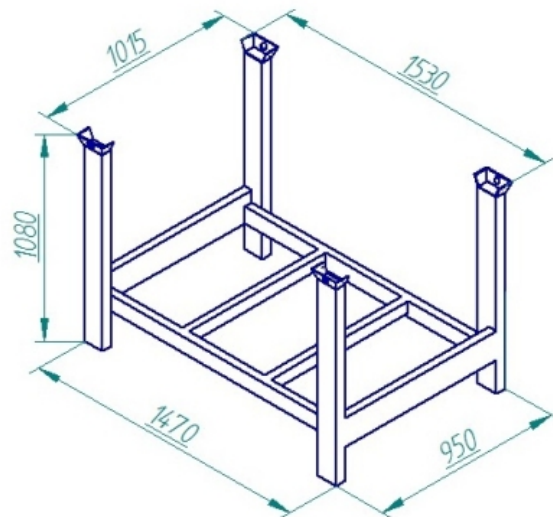

Carries strut

Description

Technical data

Reference	5031
Dimensions (mm)	1.470 x 950 x 1.080
Fixed wheels mm	
Swivel wheels	
Tyre	
Weight Kg	46
Load	1.000

Carries strut