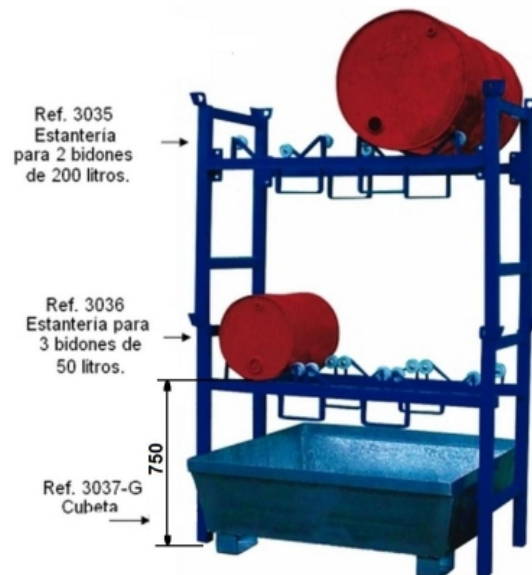

Shelf two 200 l drums

Description

Pallet for two 200 liter drums, stackable up to 3 high. Made of highly resistant steel profiled. It has 4 nylon wheels per drum for rotation perfect. Capacity 800 kg. 3058 implement the use recommended.

SUPPLIED DISMOUNTED

Technical data

Reference	3035
Dimensions (mm) L x W x H	1.400 x 600 x 1.050
Weight Kg	40
Load Kg	800
Nº drums	2

Shelf two 200 l drums