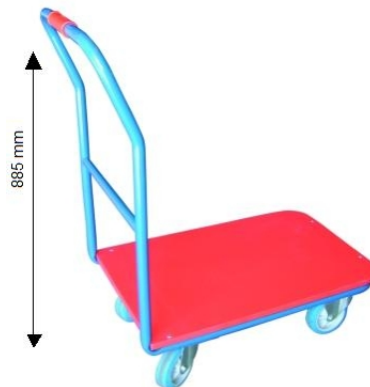

Platform 700 x 445. solid wheels

Description

Platform for transporting all kinds of products to a 300kg load capacity, made of welded steel tube, red wood fiber surface , two fixed and two swivel solid rubber. custom manufacturing, please contact us.

Technical data

| Reference | 6001 |
|---------------------------|---------------------|
| Dimensions (L x W x H) | 800 x 445 x 895 mm. |
| Fixed Wheels | Ø 125 |
| Swivelling wheels | Ø 125 |
| weight kg | solid rubber tires |
| Load | 10 kg |
| Tyre | 300 kg |
| Dimensions base (L x W) | 700 x 445 mm. |

Platform 700 x 445. solid wheels