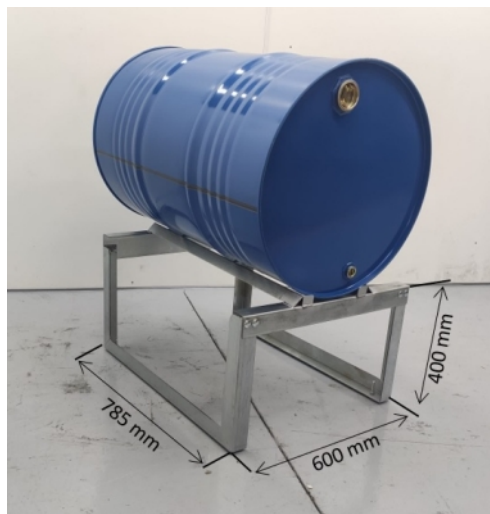

Shelf one 200 l drum.

Description

Shelf one 200 l drum. Load capacity 300 kg.

Technical data

Reference	3055
Dimensions (mm) L x W x H	800 x 600 x 450
Weight Kg	8
Load Kg	300
Nº drums	1 de 220 Liters

Shelf one 200 l drum.