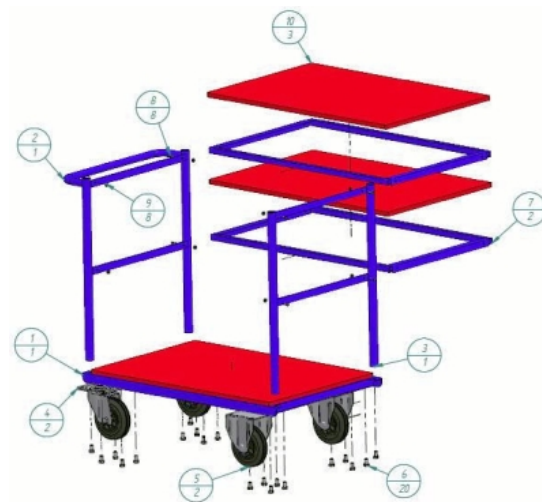

Rolling table 3 shelves

Description

Technical data

Reference	6084
Dimensions (mm) L x W x H	910 x 610 x 950
Fixed wheels mm	Ø 150
Swivels wheels mm	Ø 150
Tyre	Solid rubber
Weight Kg	38
Load	500

Rolling table 3 shelves