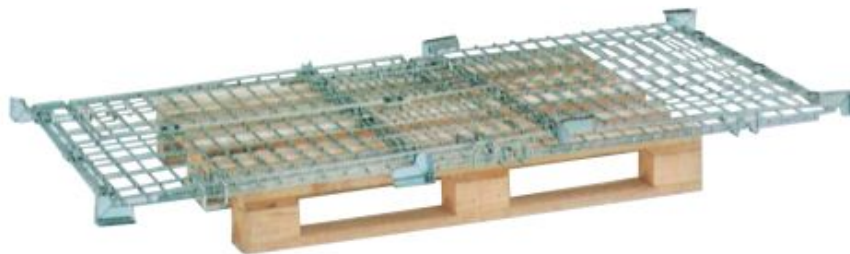

Foldable pallet gabion, High 1.020 mm

Description

Foldable gabion to put on a wooden pallet, perfect for use in the storage of all kinds of consumer goods, spare parts, etc.. It is stackable on itself and completely folding on the same base. Bright electrolytic galvanized surface finish. Load Capacity up to 800 kg other heights available. Supplied without pallet.

Technical data

Reference	5052
Dimensions (mm) (L x W x H)	1200 x 800 x 1.020 useful
Swivel wheels	
Tyre	
Weight Kg	20
Load Kg	800

Foldable pallet gabion, High 1.020 mm