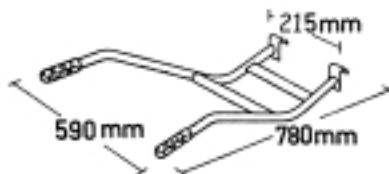

Handle for handling stairlift ref: 2184

Description

Technical data

Reference	20063
Description	Handle for handling stairlift ref: 2184

Handle for handling stairlift ref: 2184