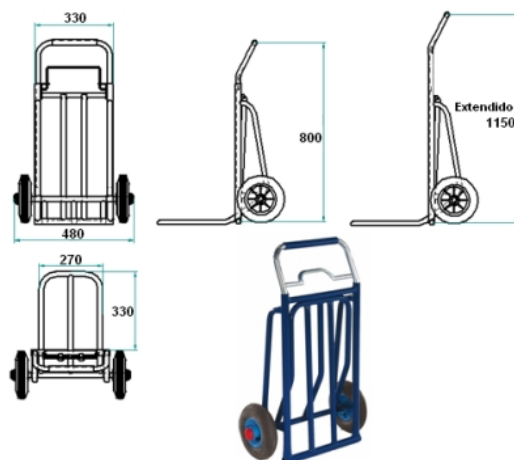

Foldable hand truck, shovel 330

Description

Foldable hand truck, small and very manageable. Made in very resistant steel tube. Pneumatic wheels. Load capacity 200Kg.

Technical data

Reference	1047
Dimensions (mm) H x W x L	1.150 x 500 x 330
Wheels	Ø 200 x 50
Tire	Pneumatic
weight Kg	9
Load	200 Kg
Dimensions shovel (W x D)	270 x 330

Foldable hand truck, shovel 330