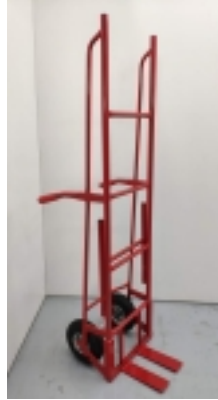

# Fruiterer truck, nails

## Description

Fruiterer truck with nails and pneumatic wheels Ø260, perfect for transporting fruit boxes, made of high-tensile steel tube with a load capacity of 300kg. It has a 380mm accessory to expand the height of the hand truck.

## Technical data

<b>Reference</b>	1140
<b>Dimensions (mm) H x W x L</b>	1.720 x 480 x 260
<b>Wheels</b>	Ø 260 Ref. 30-199
<b>Tire</b>	Neumatic
<b>weight Kg</b>	21
<b>Load</b>	300
<b>Dimensions shovel (W x D)</b>	240 x 255