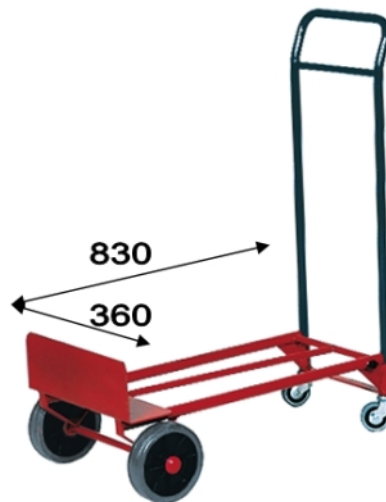

Platform trolley

Description

Easily convertible hand truck in platform with dimensions of 830 x 360. Made in very resistant steel tube. Two solid rubber wheels and two gray rubber. Load capacity 150Kg.

Technical data

Reference	7000
Dimen. (Mm) length x width	1.000 x 450 x 150
Fixed wheels mm	Ø 200
Tire	Ø 80
Weight Kg	Gray rubber
Load	12
Shovel (W x D	150
Swivel wheels mm	

Platform trolley