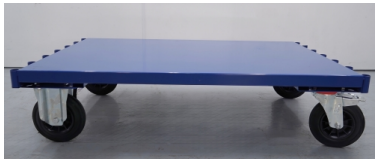

Platform for boards

Description

Trolley perfect horizontally to transport products such as boards, metal plates or other materials to 600 kg Steel construction with 2 fixed and 2 swivel wheels with brake. Railings 800mm NOT INCLUDED removable and adjustable height every 125 mm, depending on the distance you want.

Technical data

Reference	6040
Dimensions (mm) L x W x H	1.200 x 800
Fixed wheels mm	200
Swivel wheels mm	200
Tyre	Solid rubber
Weight Kg	40
Load	600

Platform for boards