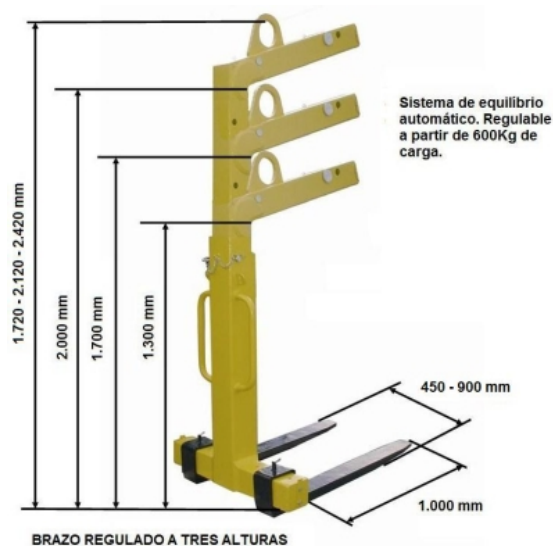

Regulabe Pallet carrier

Description

Pallet carrier with automatic balancing in terms of weight and a maximum load of 3,000 kg. Mobile nails from 450 to 900 mm, perfect for transporting all goods on pallets via a crane. Made in very resistant steel.

Technical data

Reference	12054
Dimensions (mm) L x W x H	1.140 x 950 x 1.720-2.420
Characteristics	From 450 to 900. Nail 1000x120x50
Weight Kg	280
Load	3.000

Regulabe Pallet carrier