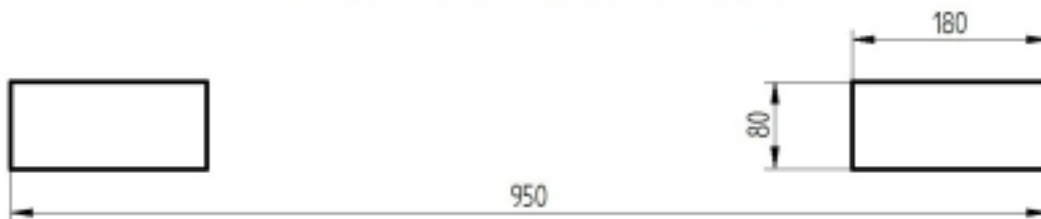

CROQUIS ENTRADA DE UÑAS