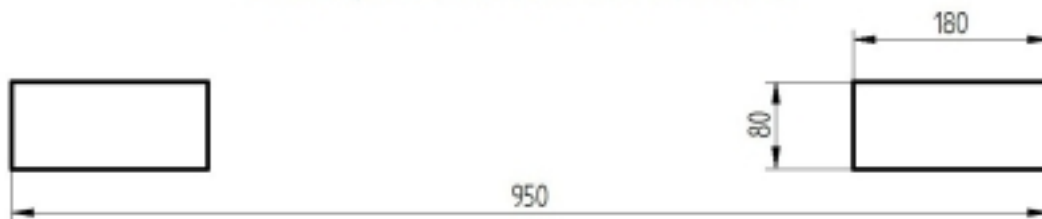

Implement 4 welding bottles

Description

Support for 4 bottles for forklift truck or storage. Ideal solution for the safe storage and transport of up to 4 bottles. Built profiled steel to withstand a load of 400Kg. Consult.

Technical data

Reference	3034-4
Dimensions (mm) H x W x D	1.000 x 950 x 610
Weight	60
Load	400

CROQUIS ENTRADA DE UÑAS

Implement 4 welding bottles