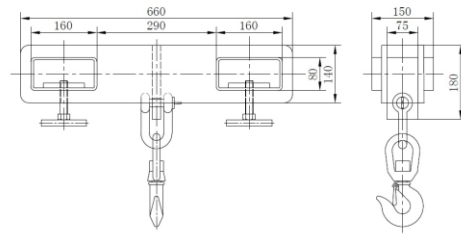

Implement loader hook