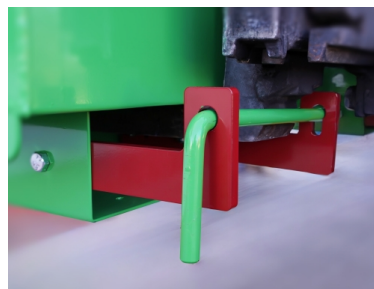

## Description

Platform for wheelbarrow, useful for repairs and maintenance work in areas located at a certain height. Built in profiled steel with non-slip platform work and safety railing. Maximum load of 2 people or 300 kg big drawer for tools. Work surface: 1200 x 800 mm. Access openings for the introduction of the forks of the truck. Retaining chains for mooring to the truck. Lateral folding rear for storage optimization.

## Technical data

Reference	4030
Dimensions (mm) L x W x H	1.200 x 800 x 2.100
Characteristics	Sin ruedas
Weight Kg	95
Lifting base	6.000 mm
Capacity Kg	300