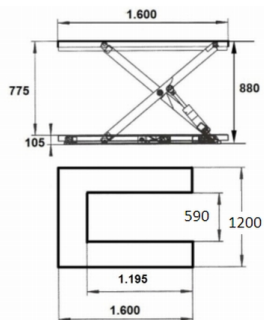

Table in U 1.500 Kg

Description

Slimline Table with U-shaped platform, are the best choice when handling palletised loads up to 1500 kg pallets can be deposited and withdrawn directly from the platform by a truck. No need pit for installation and can easily move position. Table Controlled by a keypad with emergency stop and safety frame to stop the descent if an obstruction. Rectangular steel structure to ensure the stability and strength of the table. Supply voltage 380V. CE Marked. Made to order, please contact us.

Technical data

Reference	10141
Dimensions mm base (length x width)	1.600 x 1.200 (U 1.200 X 590)
Total lift	880
Folded height	105
Lifting time	30 Seg
Motor Kw	1,5
Load	1.500 Kg
Weight Kg	380

Table in U 1.500 Kg