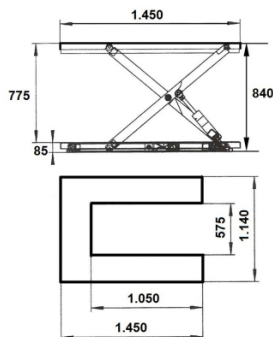

# Table in U 1.000Kg

## Description

Slimline Table with U-shaped platform, are the best choice when handling palletised loads up to 1000 kg pallets can be deposited and withdrawn directly from the platform by a truck. No need pit for installation and can easily move position. Table Controlled by a keypad with emergency stop and safety frame to stop the descent if an obstruction. Rectangular steel structure to ensure the stability and strength of the table. Supply voltage 380V. CE Marked. Made to order, please contact us.

## Technical data

Reference	10140
Dimensions mm base (length x width)	1.450 x 1.140 ( U 1.050x575)
Total lift	840
Folded height	85
Lifting time	25 Seg
Motor Kw	0,75
Load	1.000 Kg
Weight Kg	280

## Table in U 1.000Kg