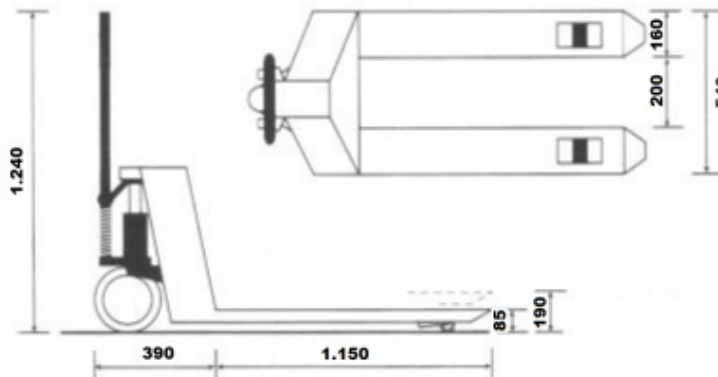

Pallet truck 4.000Kg forks 1.150 x 540

Description

Pallet truck with manual lift, High load capacity up to 4.000kg. Rudder with spring return. Easy to maneuver even in tight spaces. Self-lubricating bearings to prevent damage and improve maintenance ensuring a longer life. Valve rapid descent without the burden. Double roller wheels with polyurethane in the fork and Vulkolan at the helm of 200 mm for smooth and easy operation.

Technical data

Reference	10062
Description	4.000 Kg
Capacitance (Kg)	4.000
fork length	1.150
Total width (mm)	540
Wheel mm the fork	Doble polyurethane
Rudder wheel mm	polyurethane 200 x 50
Lifting height (mm)	190
Weight (Kg)	115
Pump type	Slow

Pallet truck 4.000Kg forks 1.150 x 540