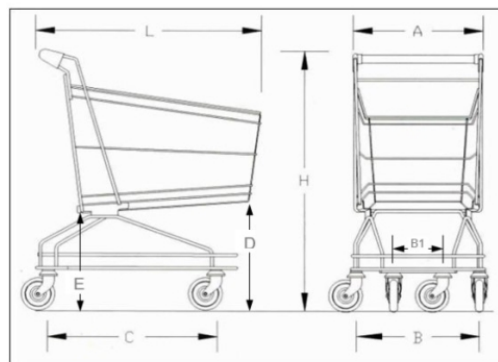

Shopping cart 80 l

Description

Shopping cart dimensions 1.000 x 610 x 1.035, with a capacity of 80 liters. Bright zinc finish. Equipped with 4 pivoting rubber wheels Ø 125 mm.

Technical data

Reference	9415
Dimensions (mm) L x W x H	840 x 530 x 950
Fixed wheels mm	Ø 100
Swivel wheels mm	Ø 100
Tyre	Goma
Weight Kg	10
Load	80 litros

Ref.	Tipo	A	B	B1	C	D	E	H	L	Ø Ruedas
9415	Lt. 80	525	455	245	685	470	385	950	870	100

Shopping cart 80 l