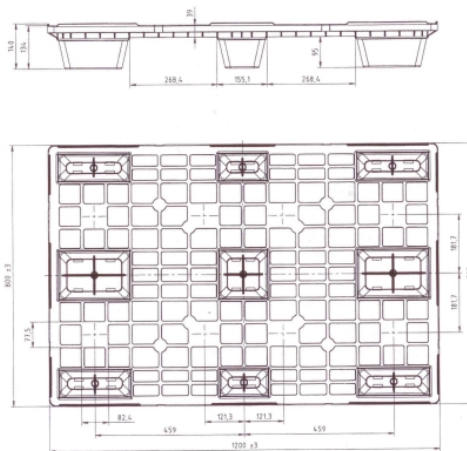

Export pallet 1200 x 800

Description

Export Pallet 1200 x 800, stackable, is made of recycled polypropylene (PP). Thanks to its mechanical properties, durability, stackability, cleanability, under its own weight and recyclability, this palette is a complete ecological and economical alternative to the traditional wooden pallets.

Technical data

Reference	5060
Dimensions mm.	1.200 x 800 x 140
Load kg.	500
Weight kg.	5

CAPACIDAD 500 KG

Export pallet 1200 x 800