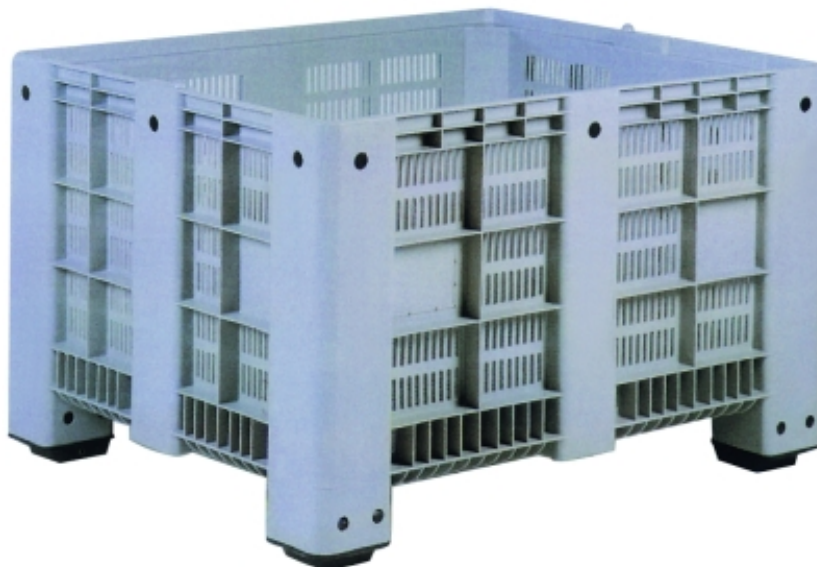

Plastic trellis container

Description

Container with side trellis, manufactured in of high density polyethylene, resistant ultravioleta and infrared rays, acids, and the passage of time high and low temperatures. Useful container for storage and transport of goods with pallet trucks up. Easily washable with water and insensitive to variations in weight in contact with water or damp areas. Option to add wheels and / or cover. Consult.

Color: Grey

Technical data

Reference	5046
Dimension mm.	1.200x1.000x760
Capacity lts.	610
Weight kg.	36
Capacity kg.	610

Plastic trellis container