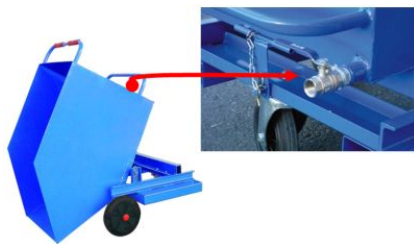

Drain tap + grating all ref.

Description

Tap to couple, perfect for liquid relief.

Technical data

Reference	20062
Description	Tap to couple

Drain tap + grating all ref.