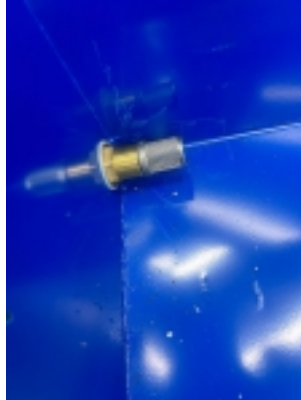

Drain tap + grating all ref.

Description

Tap to couple, perfect for liquid relief.

Technical data

Reference	20062
Description	Tap to couple

Drain tap + grating all ref.