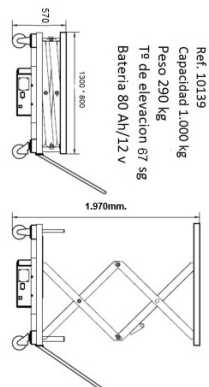

## Technical data

Reference	10139
Dimensions mm base (length x width)	1.300 X 800
Total lift	1.970 mm.
Folded height	570 mm.
Lifting time	67'
Motor Kw	80 Ah / 12v
Load	1.000 kg.
Weight Kg	324

X