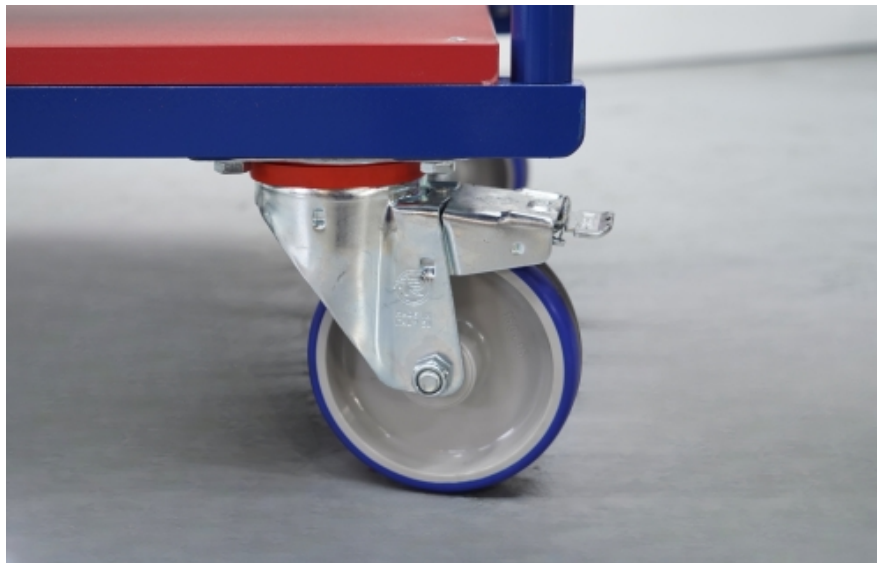

Rolling table 3 shelves

Description

Technical data

Reference	6084-L
Dimensions (mm) L x W x H	1.210 x 710 x 950
Fixed wheels mm	Ø 150
Swivels wheels mm	Ø 150 with brake
Tyre	
Weight Kg	48
Load	500 kg.

Rolling table 3 shelves