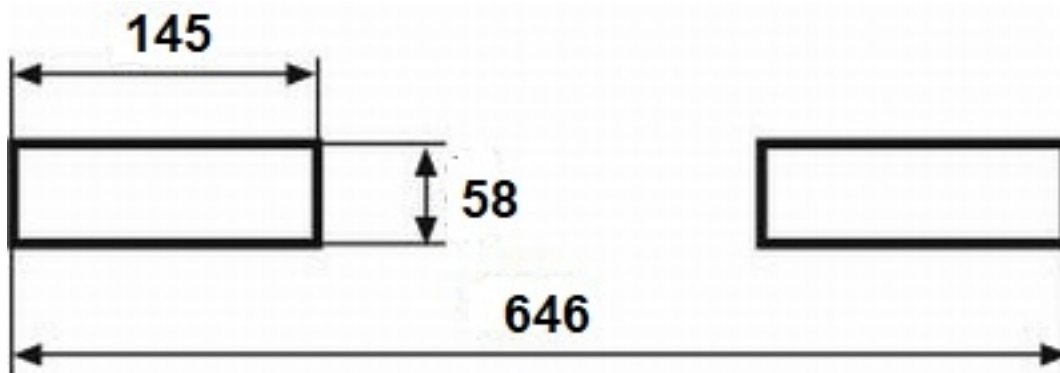

# Paper and cardboard gabion 1.200 x 1.000

## Description

Utility truck with an overall height of 1,750 mm and a base of 1.200x1.000 very useful for storage of paper, paperboard or other high volume. Load capacity up to 1.000 kg has 4 Nylon swivel wheels that allow us total mobility. steel paint blue structure. Foldable front

## Technical data

Reference	9330-MU
Dimensions (mm) (L x W x H)	1.200 x 1.000 x 1.750
Swivel wheels	4 x 125 mm.
Tyre	Nylon
Weight Kg	90
Load Kg	1.000 Kg