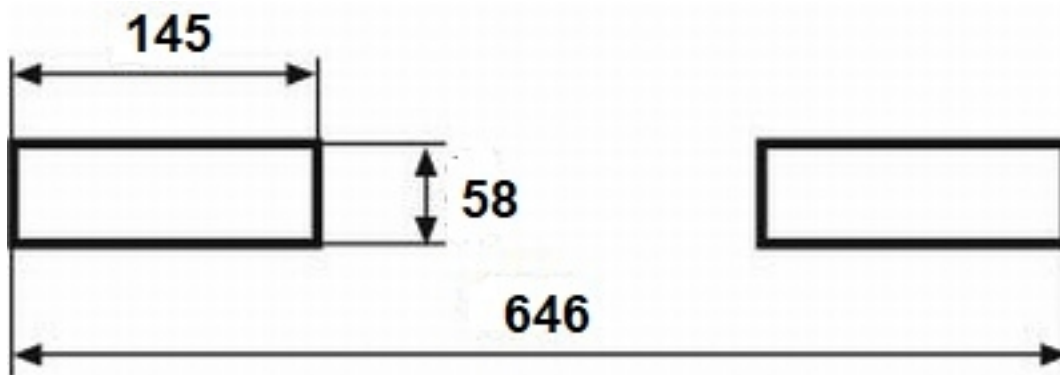

Paper and cardboard gabion 1.200 x 800

Description

Utility truck with an overall height of 1,750 mm and a base of 1.200x800 very useful for storage of paper, paperboard or other high volume. Load capacity up to 1.000 kg has 4 Nylon swivel wheels that allow us total mobility. steel paint blue structure. Foldable front

Technical data

Reference	9320-MU
Dimensions (mm) (L x W x H)	1.200 x 800 x 1.750
Swivel wheels	4 x 125 mm.
Tyre	Nylon
Weight Kg	60
Load Kg	1.000 Kg

Paper and cardboard gabion 1.200 x 800