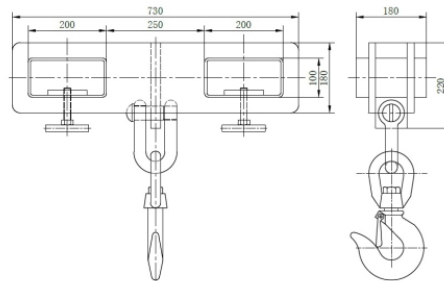

Attachment loader hook 5,000 kg.

Description

Hook for trolley being very useful for lifting tasks up to 5,000 Kg. Easy handling and safe since it has an anchoring system by means of a clamping handle to ensure a good tie to the nails.

Technical data

Reference	3049-F
Capacity	5.000 kg.
Extendable arm	NO
Dimensions (mm) L x W x H	730x180x220 mm
Weight Kg	45

Attachment loader hook 5,000 kg.