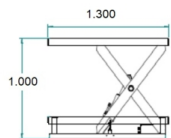

X

Description

Technical data

Reference	10173
Dimensions mm base (length x width)	1300 x 1000
Total lift	1.000 mm,
Folded height	230 mm.
Lifting time	22 sg.
Motor Kw	1,5
Load	2.000 kg.
Weight Kg	240

X