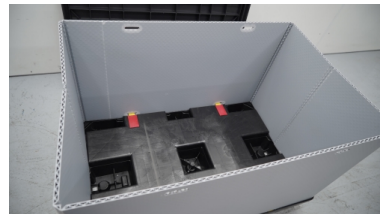

## Description

100% recycled plastic, collapsible container measuring 1200 mm x 800 mm with a capacity of 400 kg. Interlocking pallet and lid. Easy to handle and assemble. No metal reinforcements. Stacking capacity of 1,200 kg.

## Technical data

<b>Reference</b>	5059-PL
<b>Dimension mm.</b>	1200 x 800 x722
<b>Capacity lts.</b>	No ruedas
<b>Weight kg.</b>	25
<b>Capacity kg.</b>	400