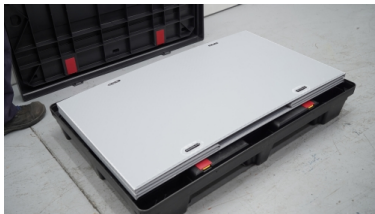

## Description

100% recycled plastic, collapsible container measuring 1200 mm x 800 mm with a capacity of 400 kg. Interlocking pallet and lid. Easy to handle and assemble. No metal reinforcements. Stacking capacity of 1,200 kg.

## Technical data

<b>Reference</b>	5059-PL
<b>Dimension mm.</b>	1200 x 800 x722
<b>Capacity lts.</b>	No ruedas
<b>Weight kg.</b>	25
<b>Capacity kg.</b>	400